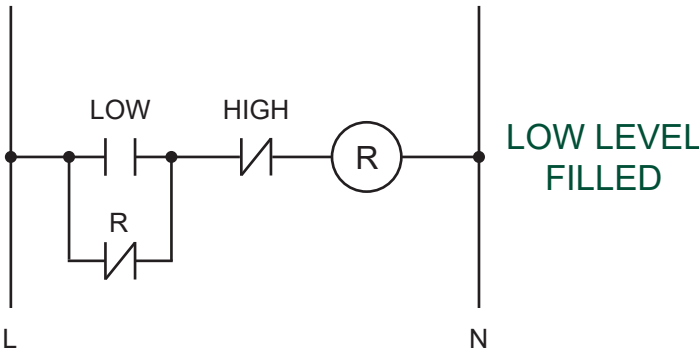

4B Components Limited

Automatic Level Control Wiring High and Low Level Overview

High Level
Contact Closed

Low Level
Contact Closed

EMPTY

NOTE: CONTROL RELAY "R" STARTS AND STOPS THE FILLING OF THE CONTAINER

High Level
Contact Closed

Low Level
Contact Open

LOW LEVEL
FILLED

High Level
Contact Open

Low Level
Contact Open

FULL