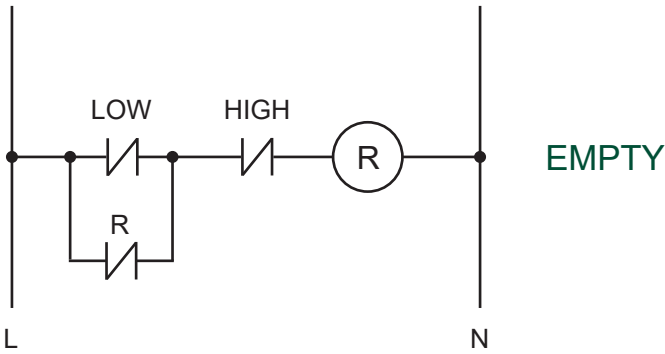

4B Components Limited

Automatic Level Control Wiring High and Low Level Overview

High Level
Contact Closed

Low Level
Contact Closed

EMPTY

NOTE: CONTROL RELAY "R" STARTS AND STOPS THE FILLING OF THE CONTAINER

High Level
Contact Closed

Low Level
Contact Open

LOW LEVEL
FILLED

High Level
Contact Open

Low Level
Contact Open

FULL