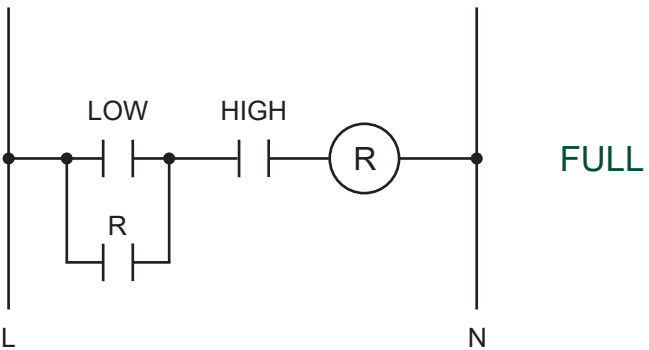

4B Components Limited

Automatic Level Control Wiring High and Low Level Overview

High Level
Contact Closed

Low Level
Contact Closed

EMPTY

NOTE: CONTROL RELAY "R" STARTS AND STOPS THE FILLING OF THE CONTAINER

High Level
Contact Closed

Low Level
Contact Open

LOW LEVEL
FILLED

High Level
Contact Open

Low Level
Contact Open

FULL