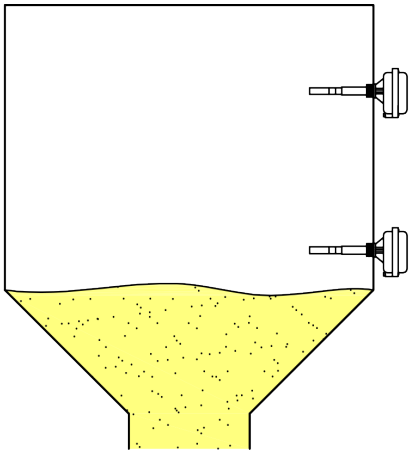

4B Components Limited

Automatic Level Control Wiring High and Low Level Overview

High Level
Contact Closed

Low Level
Contact Closed

EMPTY

NOTE: CONTROL RELAY "R" STARTS AND STOPS THE FILLING OF THE CONTAINER

High Level
Contact Closed

Low Level
Contact Open

LOW LEVEL
FILLED

High Level
Contact Open

Low Level
Contact Open

FULL