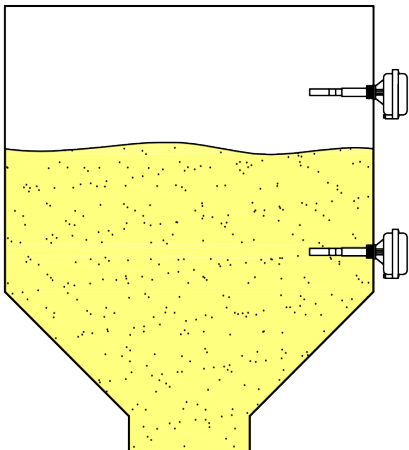

4B Components Limited

Automatic Level Control Wiring High and Low Level Overview

High Level
Contact Closed

Low Level
Contact Closed

EMPTY

NOTE: CONTROL RELAY "R" STARTS AND STOPS THE FILLING OF THE CONTAINER

High Level
Contact Closed

Low Level
Contact Open

LOW LEVEL
FILLED

High Level
Contact Open

Low Level
Contact Open

FULL