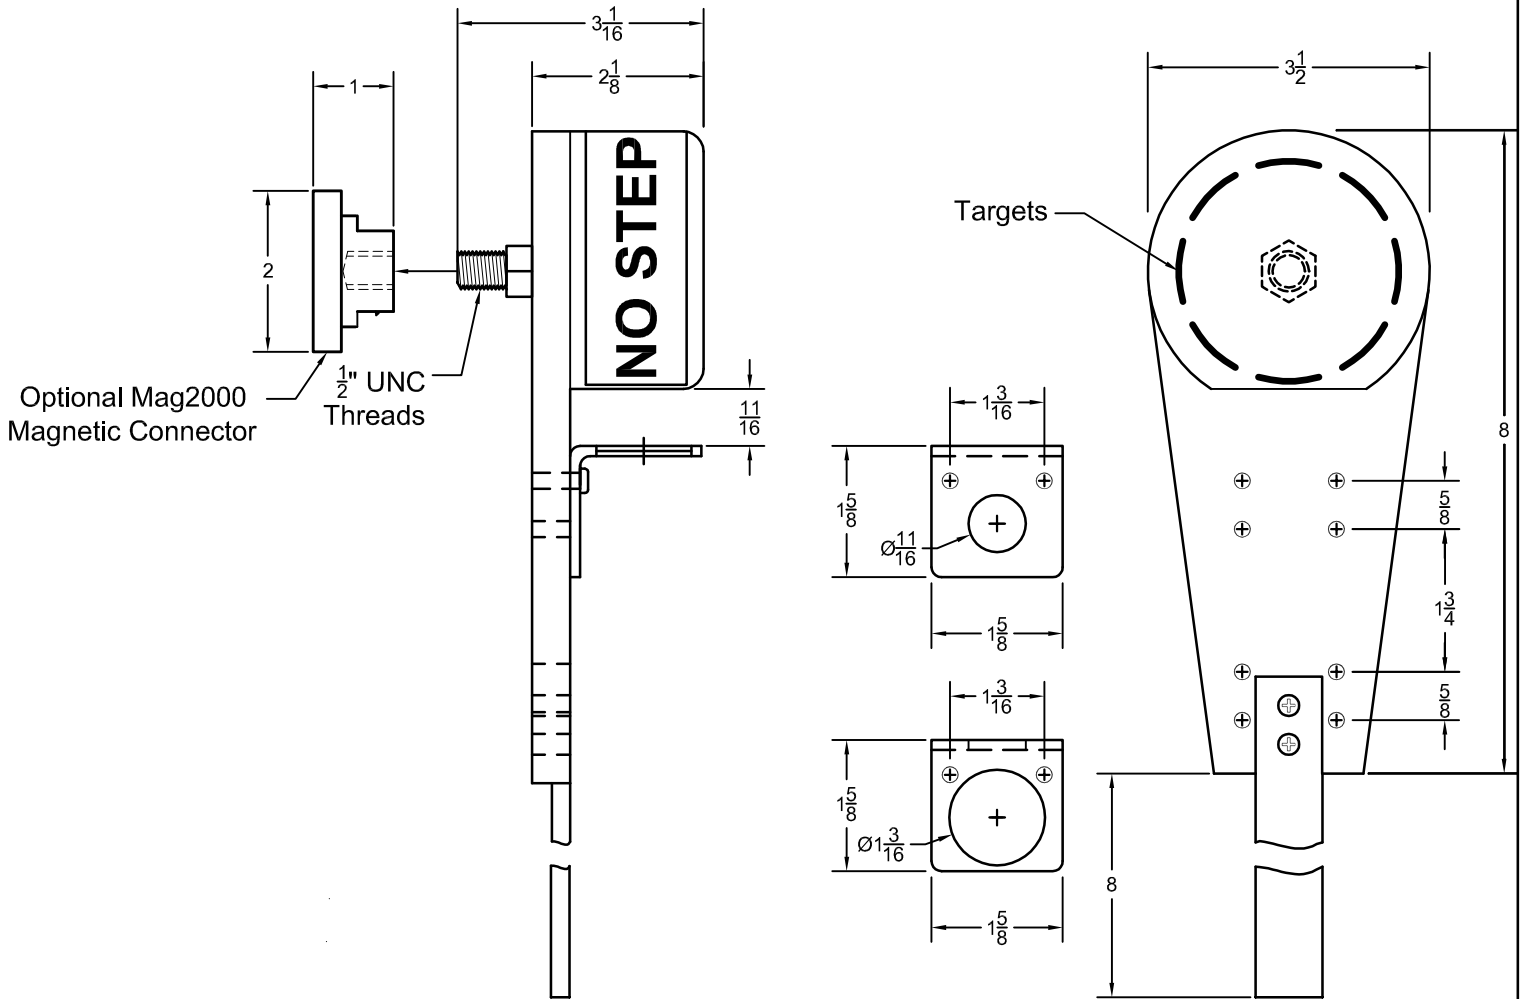

NOTE:
ALL DIMENSIONS IN INCHES

729 Sabrina Drive - East Peoria, IL 61611 USA
Tel: 309-698-5611 Fax: 309-698-5615 Email: 4b-usa@go4b.com

Customer:
N/A
Description:
WG1-4B-8, 8 PULSE WHIRLIGIG WITH
MAG2000 MAGNETIC CONNECTOR.

Sales Order #
N/A

Scale:
NTS

Drawn By: DAVID BYARD

Checked By: BRIAN KNAPP

Drawing #
WG1-4B-8

Date: 01/11/2010

Date: 02/12/2010

Rev:
0

Change Note	Rev	Date	Drawn	Check	Brief Description