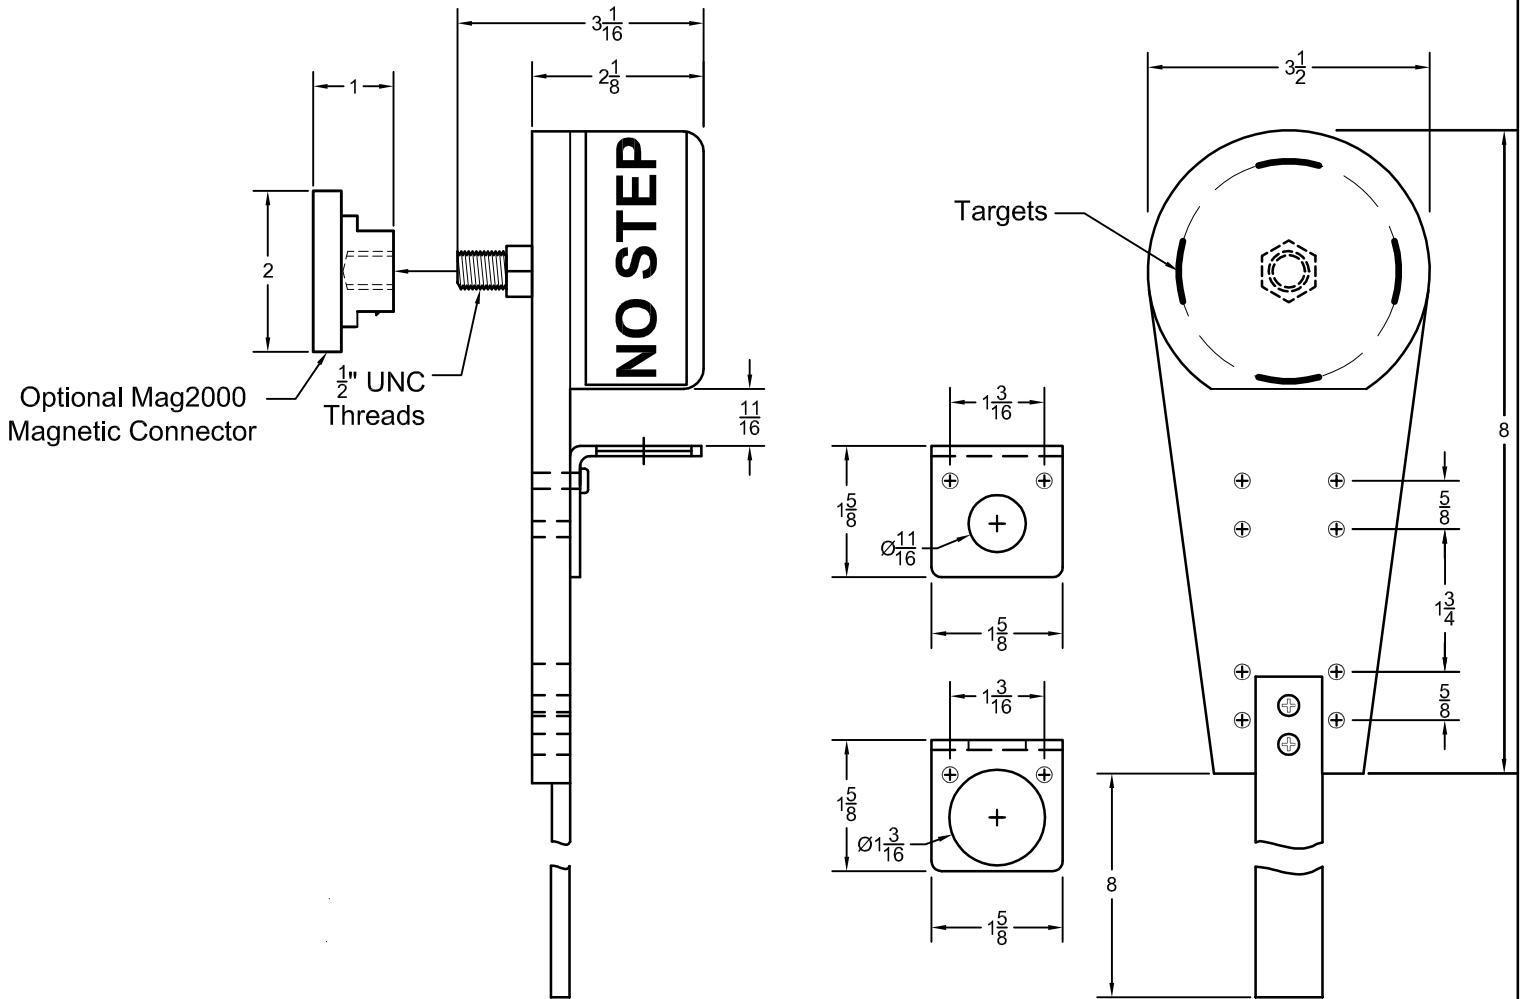

**NOTE:**  
ALL DIMENSIONS IN INCHES

 <b>4B Components Limited</b> <a href="http://www.go4b.com">www.go4b.com</a> <small>729 Sabrina Drive - East Peoria, IL 61611 USA          Tel: 309-698-5611 Fax: 309-698-5615 Email: 4b-usa@go4b.com</small>		Customer:	
		N/A	
		Description:	
		WG1-4B-4, 4 PULSE WHIRLIGIG WITH MAG2000 MAGNETIC CONNECTOR.	
		Sales Order #	Scale:
		N/A	NTS
Drawn By: DAVID BYARD	Checked By: BRIAN KNAPP	Drawing #	Rev:
Date: 01/11/2010	Date: 02/12/2010	WG1-4B-4	0

Change Note	Rev	Date	Drawn	Check	Brief Description