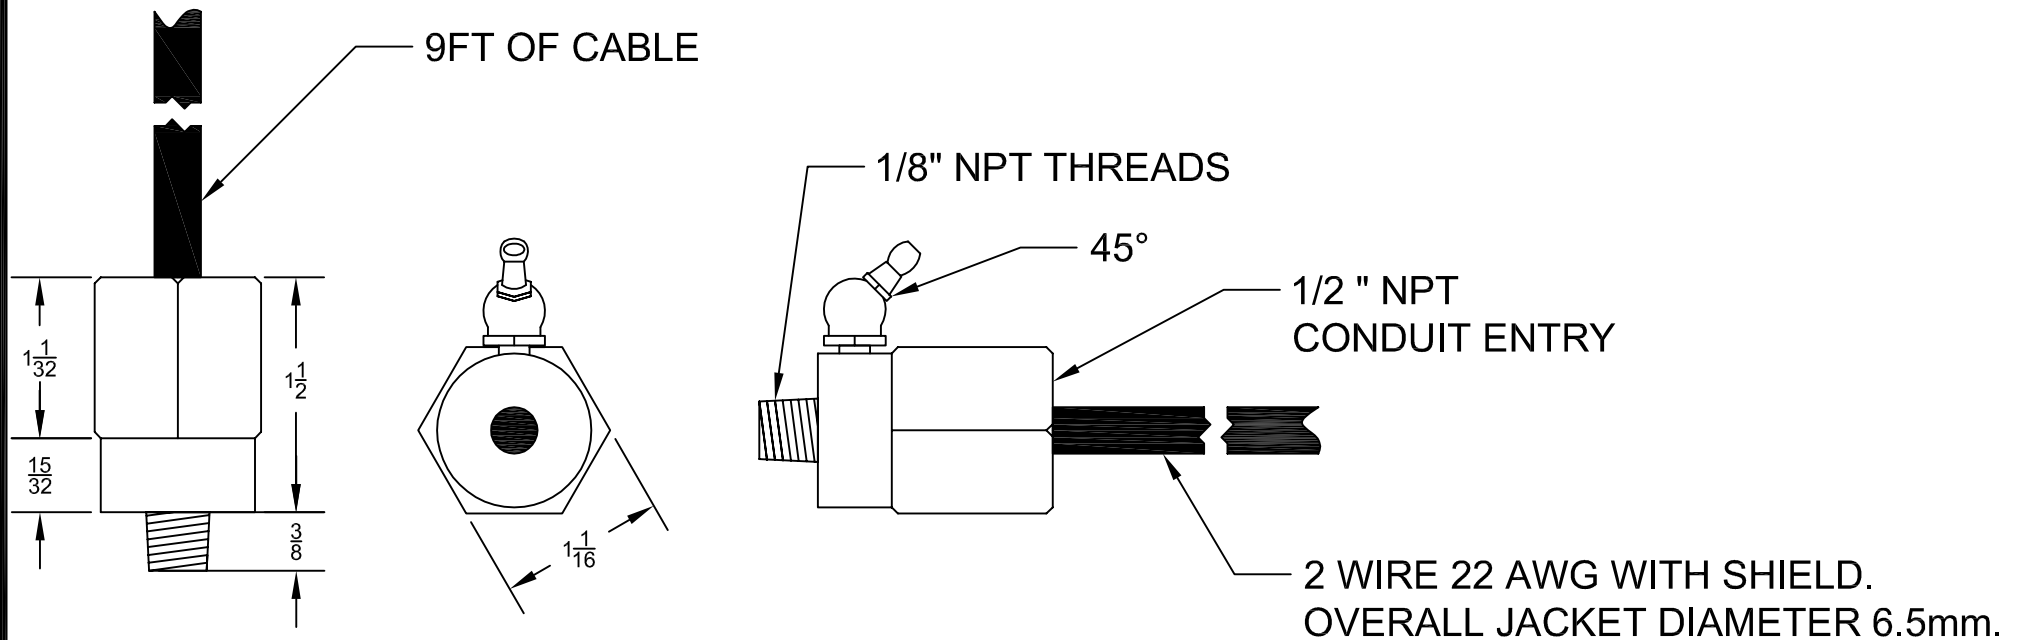

NOTE: ALL DIMENSIONS LISTED IN INCHES.

729 Sabrina Drive - East Peoria, IL 61611 USA
Tel: 309-698-5611 Fax: 309-698-5615 Email: 4b-usa@go4b.com

Customer:	
N/A	
Description: WDB20V3C CONTINUOUS BEARING TEMPERATURE SENSOR	
Sales Order #	Scale:
N/A	NTS
Drawn By: DAVID BYARD	Checked By: BRIAN KNAPP
Date: 01/11/2010	Date: 02/26/2010
Drawing #	Rev:
WDB20V3C	0