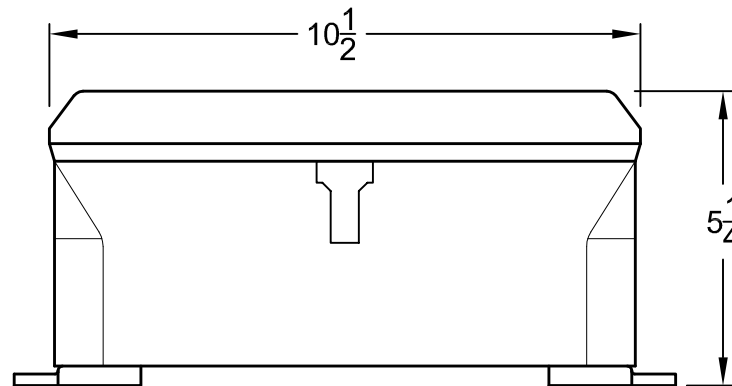

NOTE:
ALL DIMENSIONS IN INCHES.

www.go4b.com

729 Sabrina Drive - East Peoria, IL 61611 USA
Tel: 309-698-5611 Fax: 309-698-5615 Email: 4b-usa@go4b.com

Customer:
N/A
Description:
WDC3NV46C WATCHDOG ELITE
ENCLOSURE.

Sales Order # _____ Scale: _____

Drawn By: DAVID BYARD Checked By: BRIAN KNAPP Drawing # _____ NTS
Date: 12/11/2009 Date: 02/17/2010 WDC3NV46C WATCHDOG ELITE ENCLOSURE Rev: 0

Change Note	Rev	Date	Drawn	Check	Brief Description