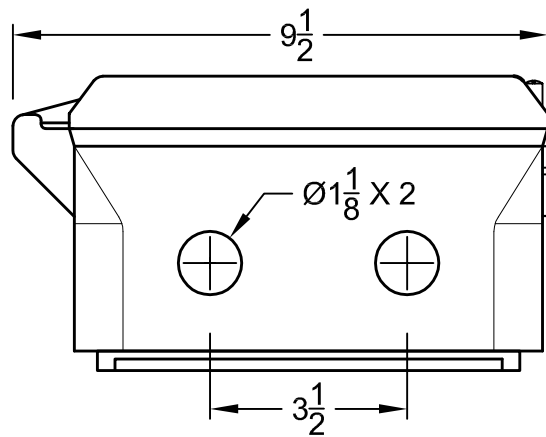

NOTE:
ALL DIMENSIONS IN INCHES.

www.go4b.com

729 Sabrina Drive - East Peoria, IL 61611 USA
Tel: 309-698-5611 Fax: 309-698-5615 Email: 4b-usa@go4b.com

Customer:
N/A
Description:
WDC3NV46C WATCHDOG ELITE
ENCLOSURE.

Sales Order # _____ Scale: _____

Drawn By: DAVID BYARD Checked By: BRIAN KNAPP Drawing # _____ NTS
Date: 12/11/2009 Date: 02/17/2010 WDC3NV46C WATCHDOG ELITE ENCLOSURE Rev: 0

Change Note	Rev	Date	Drawn	Check	Brief Description