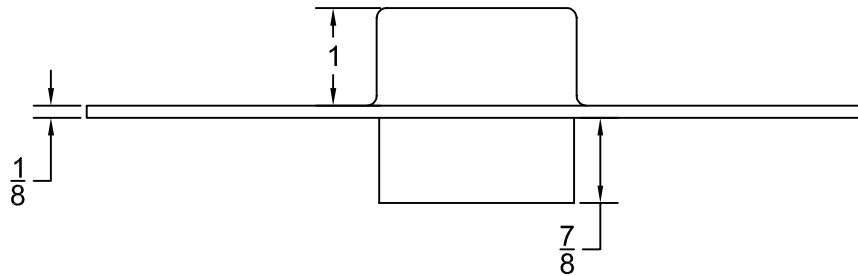

NOTE: ALL DIMENSIONS IN INCHES.

 4B Components Limited www.go4b.com <small>729 Sabrina Drive - East Peoria, IL 61611 USA Tel: 309-698-5611 Fax: 309-698-5615 Email: 4b-usa@go4b.com</small>	Customer:	
	N/A	
Description: TOP MOUNTING PLATE (TMP)		
Sales Order #	Scale:	
N/A	NTS	
Drawn By: DAVID BYARD	Checked By: BRIAN KNAPP	Drawing #
Date: 01/15/2010	Date: 01/27/2010	TMP
Rev:	0	

Change Note	Rev	Date	Drawn	Check	Brief Description