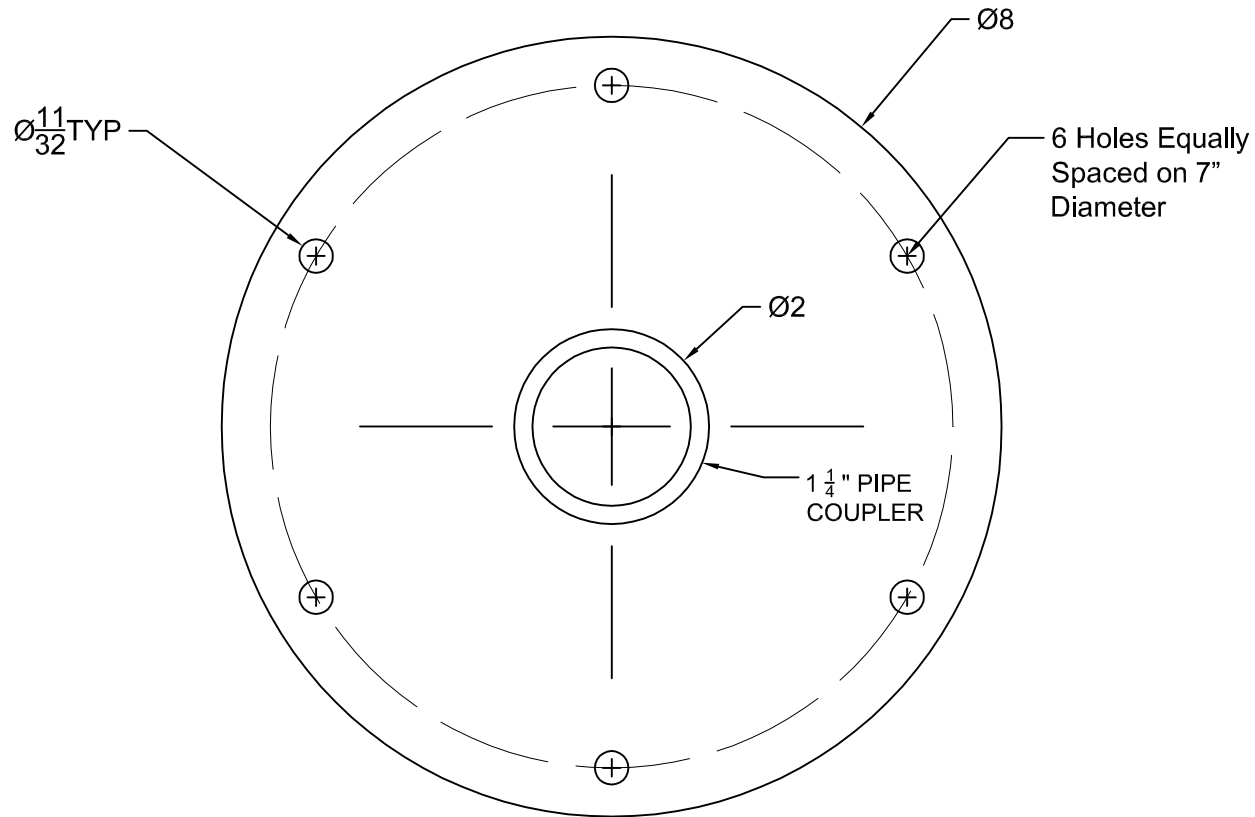

NOTE: ALL DIMENSIONS IN INCHES.

 4B Components Limited www.go4b.com <small>729 Sabrina Drive - East Peoria, IL 61611 USA Tel: 309-698-5611 Fax: 309-698-5615 Email: 4b-usa@go4b.com</small>	Customer:	
	N/A	
Description: TOP MOUNTING PLATE (TMP)		
Sales Order #	Scale:	
N/A	NTS	
Drawn By: DAVID BYARD	Checked By: BRIAN KNAPP	Drawing #
Date: 01/15/2010	Date: 01/27/2010	TMP
Rev:	0	

Change Note	Rev	Date	Drawn	Check	Brief Description