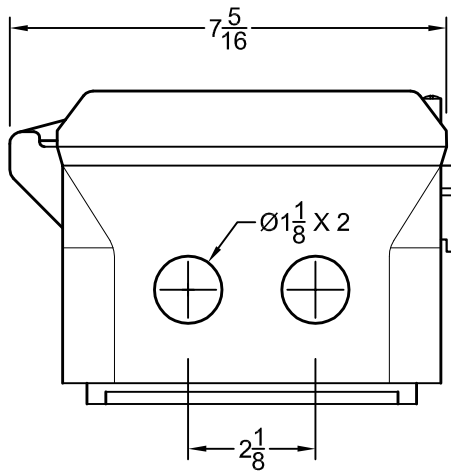

NOTE:
ALL DIMENSIONS IN INCHES

729 Sabrina Drive - East Peoria, IL 61611 USA
Tel: 309-698-5611 Fax: 309-698-5615 Email: 4b-usa@go4b.com

Customer:	
N/A	
Description: T500 ENCLOSURE	
Sales Order #	Scale:
N/A	NTS
Drawn By: DAVID BYARD	Checked By: BRIAN KNAPP
Date: 12/02/2009	Date: 02/17/2010
Drawing #	Rev:
T500ENCLOSURE	0