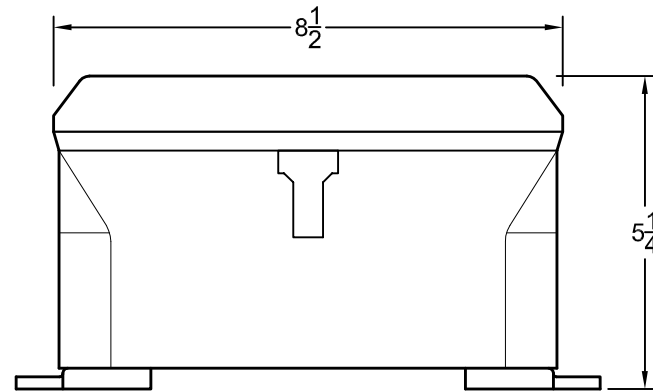

NOTE:
ALL DIMENSIONS IN INCHES

729 Sabrina Drive - East Peoria, IL 61611 USA
Tel: 309-698-5611 Fax: 309-698-5615 Email: 4b-usa@go4b.com

Customer:	
N/A	
Description: T500 ENCLOSURE	
Sales Order #	Scale:
N/A	NTS
Drawn By: DAVID BYARD	Checked By: BRIAN KNAPP
Date: 12/02/2009	Date: 02/17/2010
Drawing #	Rev:
T500ENCLOSURE	0