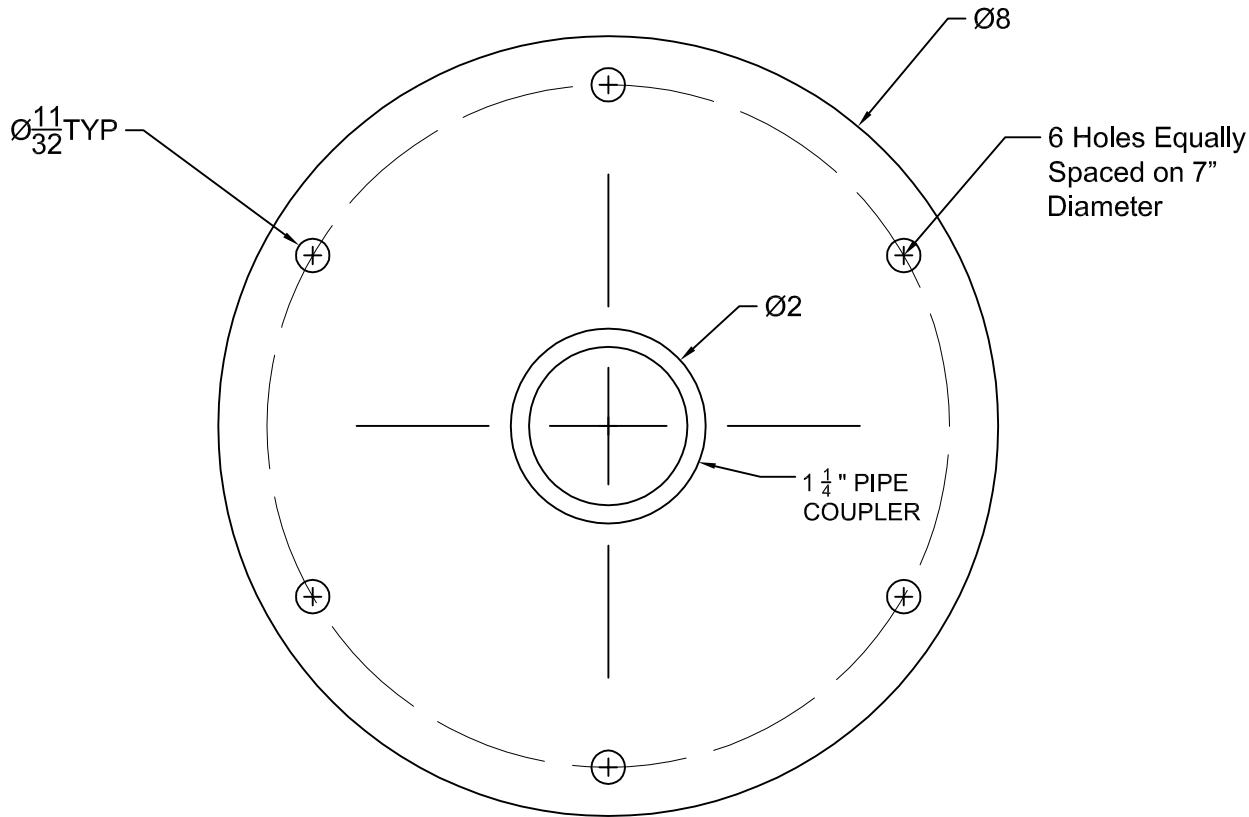

NOTE: ALL DIMENSIONS IN INCHES.

729 Sabrina Drive - East Peoria, IL 61611 USA
Tel: 309-698-5611 Fax: 309-698-5615 Email: 4b-usa@go4b.com

Customer:	
N/A	
Description: STANDARD MOUNTING PLATE (SMP)	
Sales Order #	Scale:
N/A	NTS
Drawn By: DAVID BYARD	Checked By: BRIAN KNAPP
Date: 01/15/2010	Date: 01/27/2010
Drawing #	Rev:
SMP	0

Change Note	Rev	Date	Drawn	Check	Brief Description