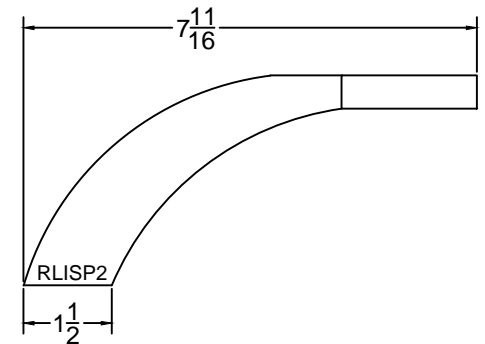

Note:
All Dimensions in inches

www.go4b.com/usa

625 Erie Avenue - Morton, IL 61550 USA
Tel: 309-698-5611 Fax: 309-698-5615

Customer:	
N/A	
Description: RLI1V6FCA ROTARY LEVEL INDICATOR.	
Sales Order #	Scale:
N/A	NTS
Drawn By: DAVID BYARD	Checked By: BRIAN KNAPP
Date: 04/05/2010	Date: 09/08/2010
Drawing #	Rev:
RLI1V6FCA	0

Change Note	Rev	Date	Drawn	Check	Brief Description