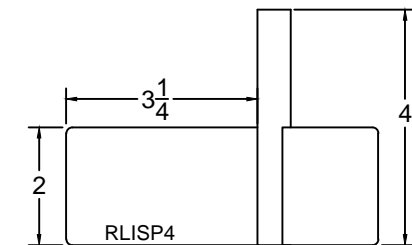

Note:
All Dimensions in inches

www.go4b.com/usa

625 Erie Avenue - Morton, IL 61550 USA
Tel: 309-698-5611 Fax: 309-698-5615

Customer:	
N/A	
Description: RLI1V6FCA ROTARY LEVEL INDICATOR.	
Sales Order #	Scale:
N/A	NTS
Drawn By: DAVID BYARD	Checked By: BRIAN KNAPP
Date: 04/05/2010	Date: 09/08/2010
Drawing #	Rev:
RLI1V6FCA	0