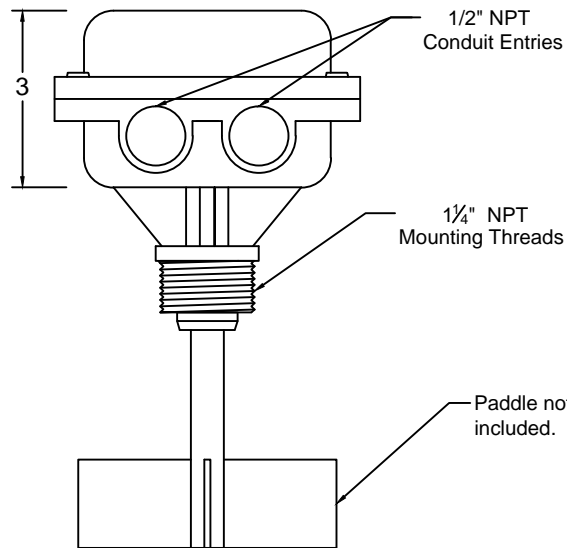

Note:
All Dimensions in inches

www.go4b.com/usa

625 Erie Avenue - Morton, IL 61550 USA
Tel: 309-698-5611 Fax: 309-698-5615

Customer:	
N/A	
Description: RLI1V6FCA ROTARY LEVEL INDICATOR.	
Sales Order #	Scale:
N/A	NTS
Drawn By: DAVID BYARD	Checked By: BRIAN KNAPP
Date: 04/05/2010	Date: 09/08/2010
Drawing #	Rev:
RLI1V6FCA	0

Change Note	Rev	Date	Drawn	Check	Brief Description