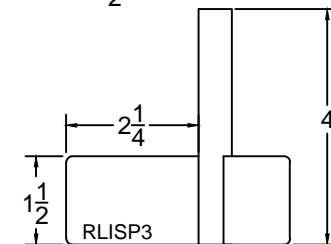

Note:
All Dimensions in inches

www.go4b.com/usa

625 Erie Avenue - Morton, IL 61550 USA
Tel: 309-698-5611 Fax: 309-698-5615

Customer:	
N/A	
Description: RLI1V6FCA ROTARY LEVEL INDICATOR.	
Sales Order #	Scale:
N/A	NTS
Drawn By: DAVID BYARD	Checked By: BRIAN KNAPP
Date: 04/05/2010	Date: 09/08/2010
Drawing #	Rev:
RLI1V6FCA	0