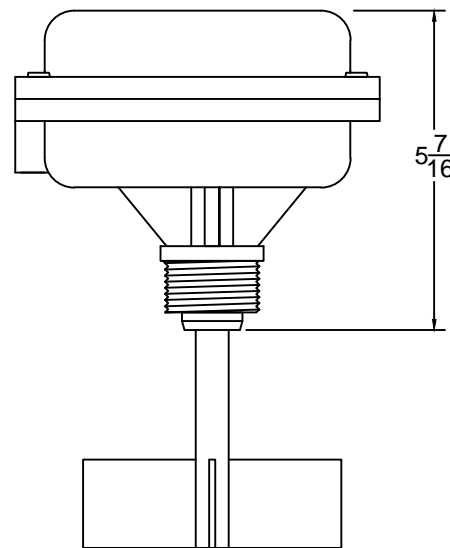

Note:
All Dimensions in inches

www.go4b.com/usa

625 Erie Avenue - Morton, IL 61550 USA
Tel: 309-698-5611 Fax: 309-698-5615

Customer:	
N/A	
Description: RLI1V6FCA ROTARY LEVEL INDICATOR.	
Sales Order #	Scale:
N/A	NTS
Drawn By: DAVID BYARD	Checked By: BRIAN KNAPP
Date: 04/05/2010	Date: 09/08/2010
Drawing #	Rev:
RLI1V6FCA	0

Change Note	Rev	Date	Drawn	Check	Brief Description