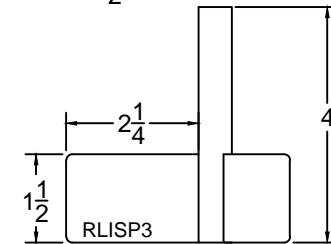

Note:
All Dimensions in inches

www.go4b.com/usa

625 Erie Avenue - Morton, IL 61550 USA
Tel: 309-698-5611 Fax: 309-698-5615

Customer:
N/A
Description:
RTS1V0C ROTARY LEVEL INDICATOR.

Sales Order #
N/A
Scale:
NTS