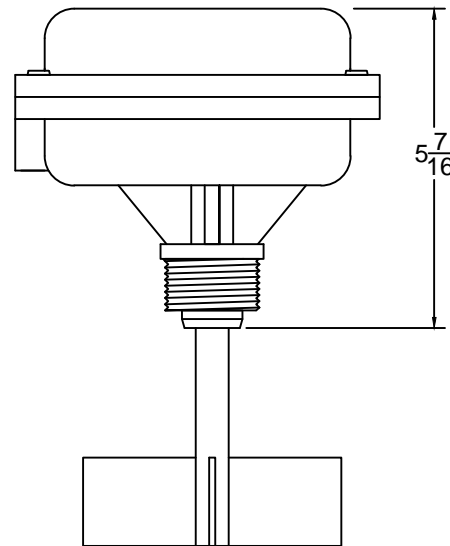

Note:
All Dimensions in inches

www.go4b.com/usa

625 Erie Avenue - Morton, IL 61550 USA
Tel: 309-698-5611 Fax: 309-698-5615

Customer:
N/A
Description:
RTS1V0C ROTARY LEVEL INDICATOR.

Sales Order #
N/A
Scale:
NTS

Change Note	Rev	Date	Drawn	Check	Brief Description

Drawn By: DAVID BYARD	Checked By: BRIAN KNAPP	Drawing #	Rev:
Date: 04/05/2010	Date: 09/08/2010	RTS1V0C	0