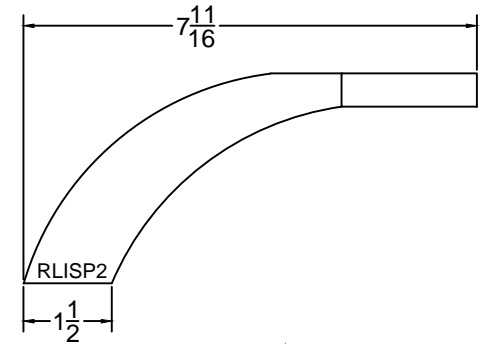

Note:
All Dimensions in inches

www.go4b.com/usa

625 Erie Avenue - Morton, IL 61550 USA
Tel: 309-698-5611 Fax: 309-698-5615

Customer:
N/A
Description:
RTS1V0C ROTARY LEVEL INDICATOR.

Sales Order #
N/A
Scale:
NTS