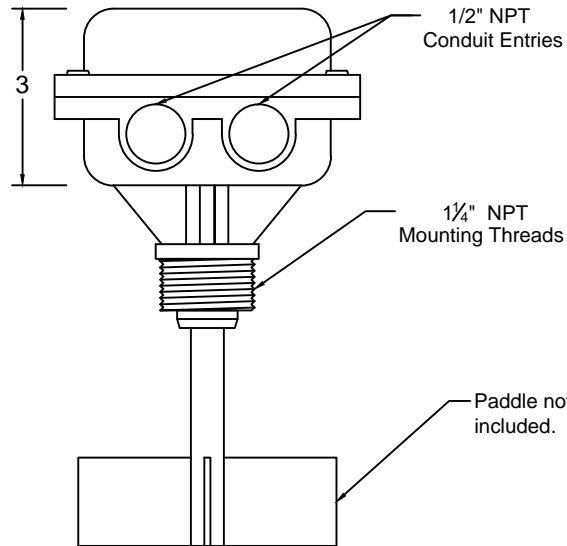

Note:
All Dimensions in inches

www.go4b.com/usa

625 Erie Avenue - Morton, IL 61550 USA
Tel: 309-698-5611 Fax: 309-698-5615

Customer:
N/A
Description:
RTS1V0C ROTARY LEVEL INDICATOR.

Sales Order #
N/A
Scale:
NTS

Change Note	Rev	Date	Drawn	Check	Brief Description

Drawn By: DAVID BYARD	Checked By: BRIAN KNAPP	Drawing #	Rev:
Date: 04/05/2010	Date: 09/08/2010	RTS1V0C	0