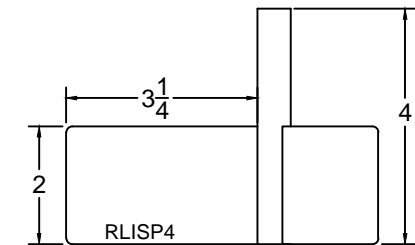

Note:
All Dimensions in inches

www.go4b.com/usa

625 Erie Avenue - Morton, IL 61550 USA
Tel: 309-698-5611 Fax: 309-698-5615

Customer:
N/A
Description:
RTS1V0C ROTARY LEVEL INDICATOR.

Sales Order #
N/A
Scale:
NTS