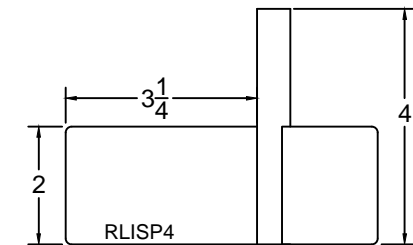

Note:
All Dimensions in inches

www.go4b.com/usa

625 Erie Avenue - Morton, IL 61550 USA
Tel: 309-698-5611 Fax: 309-698-5615

Customer:
N/A
Description:
RLIS1V46 ROTARY LEVEL INDICATOR.

Sales Order #
N/A
Scale:
NTS