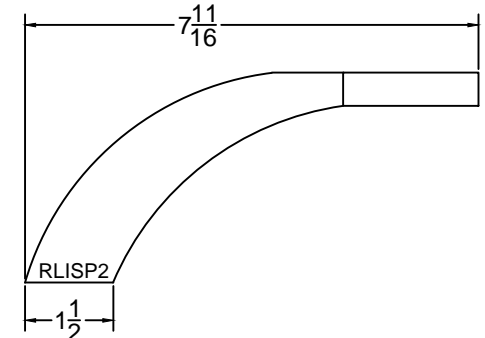

Note:
All Dimensions in inches

www.go4b.com/usa

625 Erie Avenue - Morton, IL 61550 USA
Tel: 309-698-5611 Fax: 309-698-5615

Customer:
N/A
Description:
RLIS1V46 ROTARY LEVEL INDICATOR.

Sales Order #
N/A
Scale:
NTS