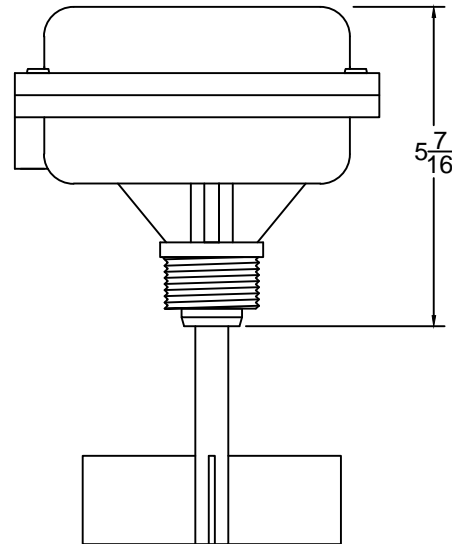

Note:
All Dimensions in inches

www.go4b.com/usa

625 Erie Avenue - Morton, IL 61550 USA
Tel: 309-698-5611 Fax: 309-698-5615

Customer:
N/A
Description:
RLIS1V46 ROTARY LEVEL INDICATOR.

Sales Order #
N/A
Scale:
NTS

Drawn By: DAVID BYARD	Checked By: BRIAN KNAPP	Drawing #	Rev:
Date: 04/05/2010	Date: 09/08/2010	RLIS1V46	0

Change Note	Rev	Date	Drawn	Check	Brief Description