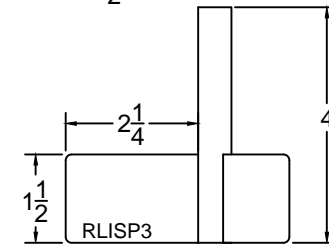

Note:
All Dimensions in inches

www.go4b.com/usa

625 Erie Avenue - Morton, IL 61550 USA
Tel: 309-698-5611 Fax: 309-698-5615

Customer:
N/A
Description:
RLIS1V46 ROTARY LEVEL INDICATOR.

Sales Order #
N/A
Scale:
NTS