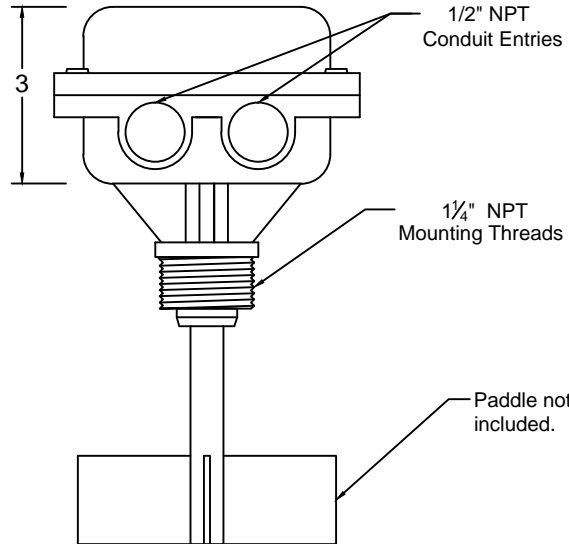

Note:
All Dimensions in inches

www.go4b.com/usa

625 Erie Avenue - Morton, IL 61550 USA
Tel: 309-698-5611 Fax: 309-698-5615

Customer:
N/A
Description:
RLIS1V46 ROTARY LEVEL INDICATOR.

Sales Order #
N/A
Scale:
NTS