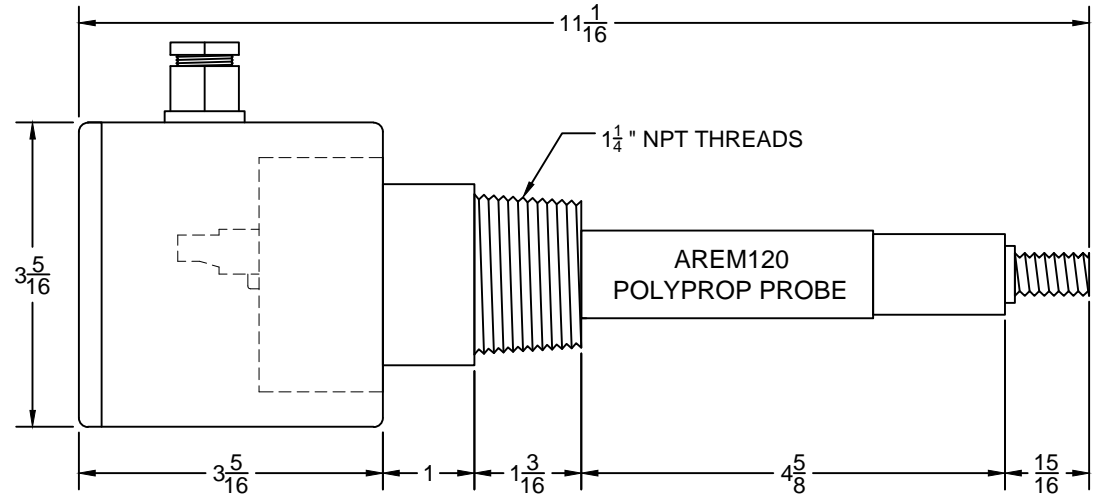

NOTE: ALL DIMENSIONS IN INCHES.

DIN RAIL MOUNTABLE.

625 Erie Avenue - Morton, IL 61550 USA
Tel: 309-698-5611 Fax: 309-698-5615

www.go4b.com/usa

Customer:	
N/A	
Description: AUTOSET REMOTE WITH ATSTRAN1 TRANSDUCER AND AREM120 POLYPROP PROBE.	
Sales Order #	Scale:
N/A	NTS