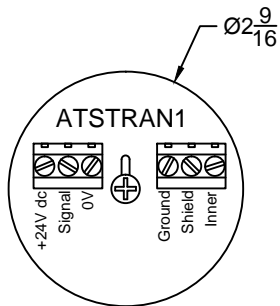

NOTE: ALL DIMENSIONS IN INCHES.

DIN RAIL MOUNTABLE.

625 Erie Avenue - Morton, IL 61550 USA
Tel: 309-698-5611 Fax: 309-698-5615

www.go4b.com/usa

Customer:	
N/A	
Description: AUTOSET REMOTE WITH ATSTRAN1 TRANSDUCER AND AREM120 POLYPROP PROBE.	
Sales Order #	Scale:
N/A	NTS