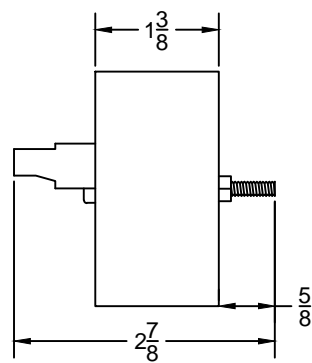

NOTE: ALL DIMENSIONS IN INCHES.

DIN RAIL MOUNTABLE.

625 Erie Avenue - Morton, IL 61550 USA
Tel: 309-698-5611 Fax: 309-698-5615

www.go4b.com/usa

Customer:	
N/A	
Description: AUTOSET REMOTE WITH ATSTRAN1 TRANSDUCER AND AREM120 POLYPROP PROBE.	
Sales Order #	Scale:
N/A	NTS