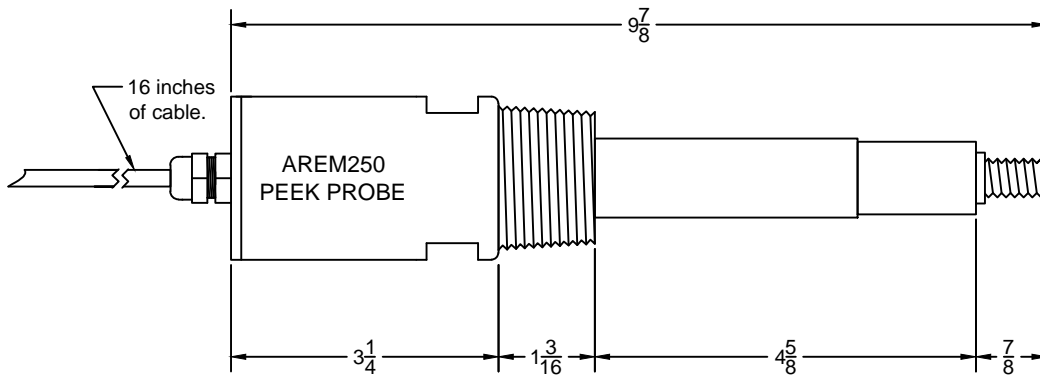

NOTE: ALL DIMENSIONS IN INCHES.

www.go4b.com/usa

625 Erie Avenue - Morton, IL 61550 USA
Tel: 309-698-5611 Fax: 309-698-5615

Customer:	
N/A	
Description: AUTOSSET REMOTE WITH ATSTRAN1 TRANSDUCER AREM250 PEEK PROBE AND ATSRM2VO BOX.	
Sales Order #	Scale:
N/A	NTS
Drawing #	Rev:
ATS REMOTE	0