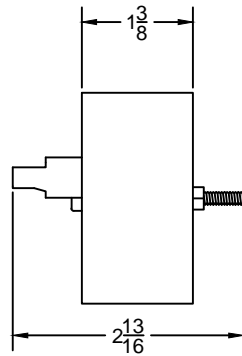

NOTE: ALL DIMENSIONS IN INCHES.

www.go4b.com/usa

625 Erie Avenue - Morton, IL 61550 USA
Tel: 309-698-5611 Fax: 309-698-5615

Customer:	
N/A	
Description: AUTOSSET REMOTE WITH ATSTRAN1 TRANSDUCER AREM250 PEEK PROBE AND ATSRM2VO BOX.	
Sales Order #	Scale:
N/A	NTS
Drawing #	Rev:
ATS REMOTE	0