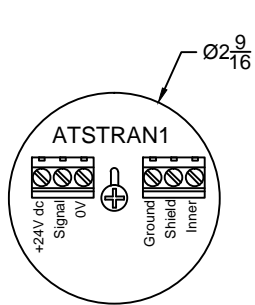

NOTE: ALL DIMENSIONS IN INCHES.

www.go4b.com/usa

625 Erie Avenue - Morton, IL 61550 USA
Tel: 309-698-5611 Fax: 309-698-5615

Customer:	
N/A	
Description: AUTOSSET REMOTE WITH ATSTRAN1 TRANSDUCER AREM250 PEEK PROBE AND ATSRM2VO BOX.	
Sales Order #	Scale:
N/A	NTS
Drawing #	Rev:
ATS REMOTE	0