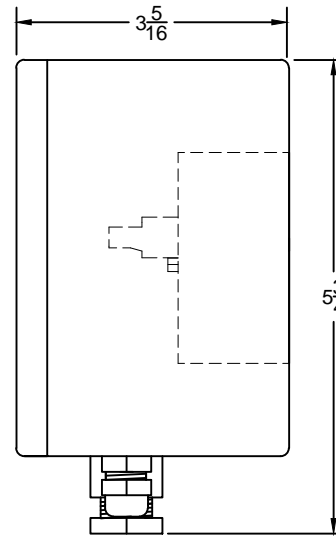

NOTE: ALL DIMENSIONS IN INCHES.

www.go4b.com/usa

625 Erie Avenue - Morton, IL 61550 USA
Tel: 309-698-5611 Fax: 309-698-5615

Customer:	
N/A	
Description: AUTOSSET REMOTE WITH ATSTRAN1 TRANSDUCER AREM250 PEEK PROBE AND ATSRM2VO BOX.	
Sales Order #	Scale:
N/A	NTS
Drawing #	Rev:
ATS REMOTE	0