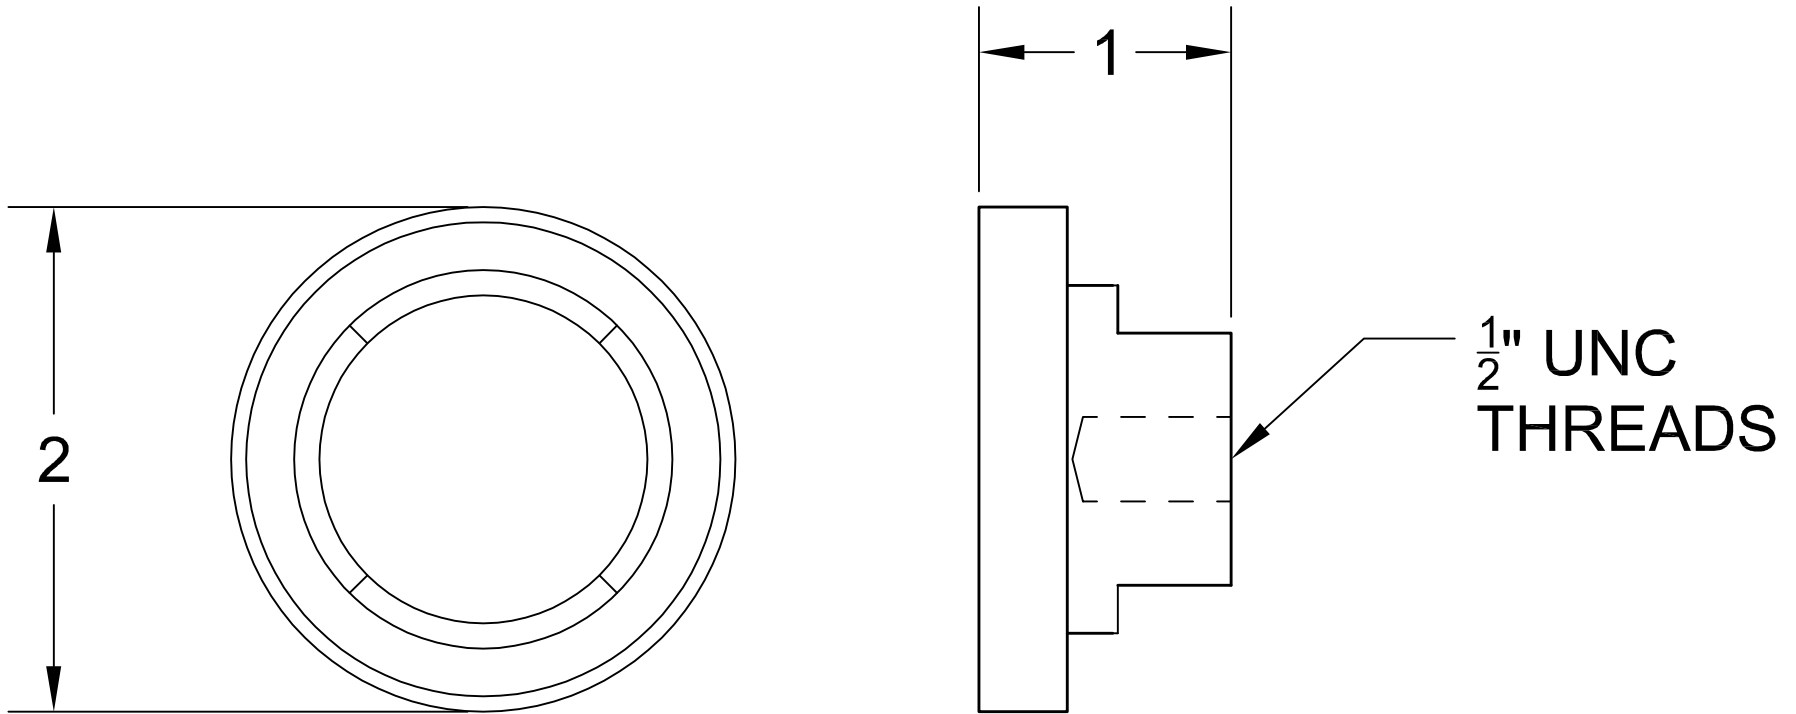

NOTE:
ALL DIMENSIONS IN INCHES

729 Sabrina Drive - East Peoria, IL 61611 USA
Tel: 309-698-5611 Fax: 309-698-5615 Email: 4b-usa@go4b.com

Customer:	
N/A	
Description: MAG2000 MAGNETIC CONNECTOR, 300 MAX RPM, 150LBS PULLING FORCE.	
Sales Order #	Scale:
N/A	NTS
Drawn By: DAVID BYARD	Checked By: BRIAN KNAPP
Date: 05/24/2009	Date: 02/18/2010
Drawing #	Rev:
MAG2000	0