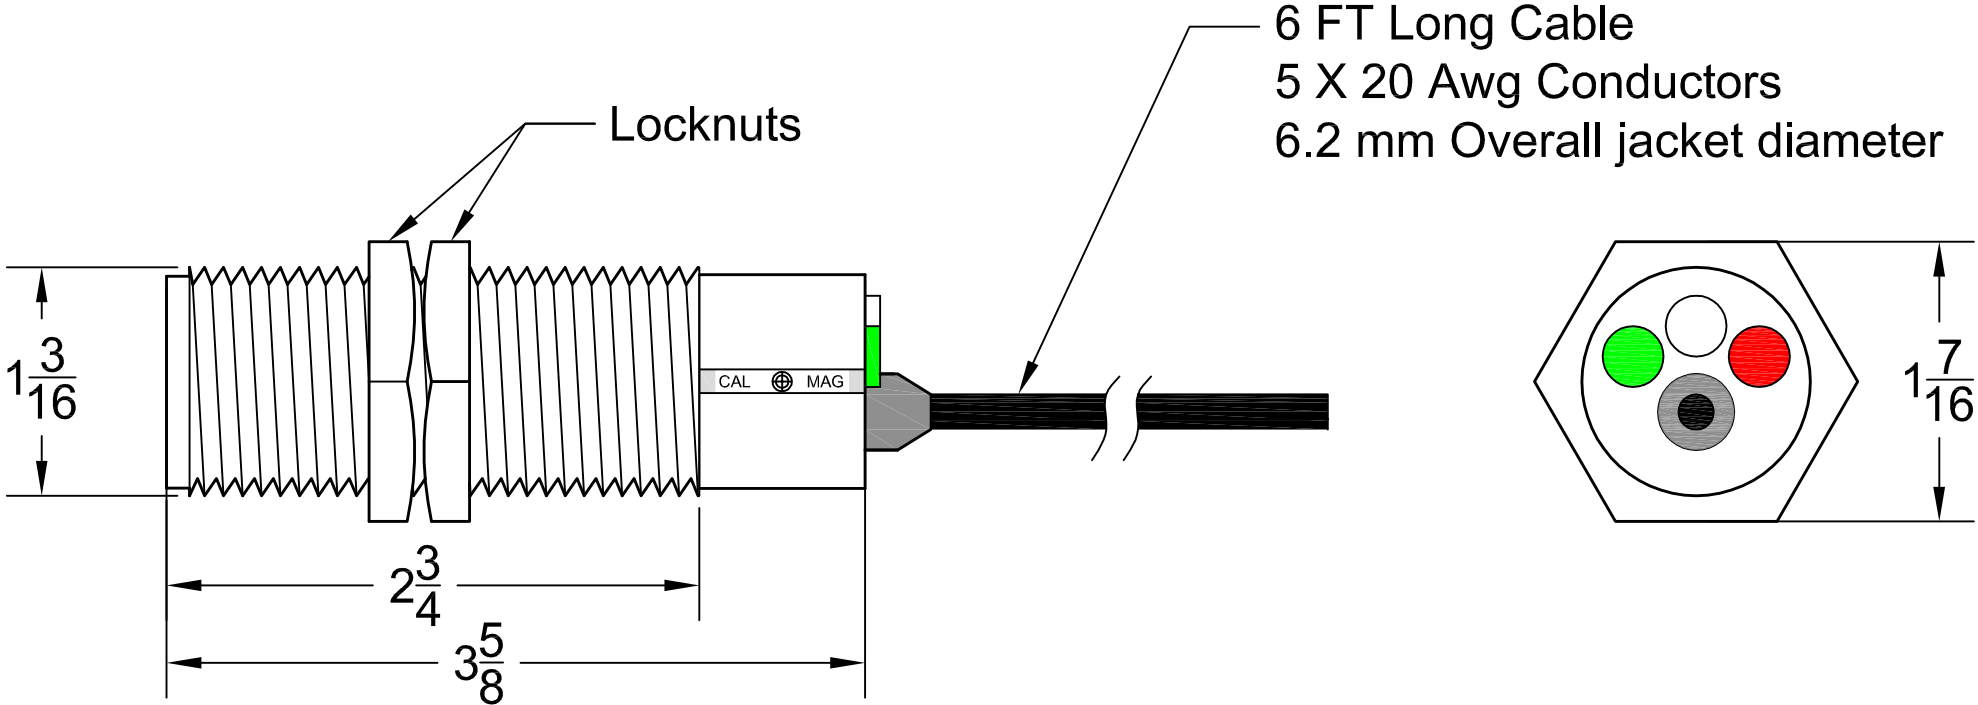

Note:
All dimensions listed in inches.

 4B Components Limited www.go4b.com <small>729 Sabrina Drive - East Peoria, IL 61611 USA Tel: 309-698-5611 Fax: 309-698-5615 Email: 4b-usa@go4b.com</small>		Customer:	
		N/A	
		Description:	
		M3005V10CA 5 WIRE SLIP SWITCH, CSA APPROVED CLASS II DIV I GROUPS E, F AND G.	
		Sales Order #	Scale:
		N/A	NTS
Drawn By: DAVID BYARD	Checked By: BRIAN KNAPP	Drawing #	Rev:
Date: 10/15/2009	Date: 01/29/2010	M3005V10CA	N/A

Change Note	Rev	Date	Drawn	Check	Brief Description