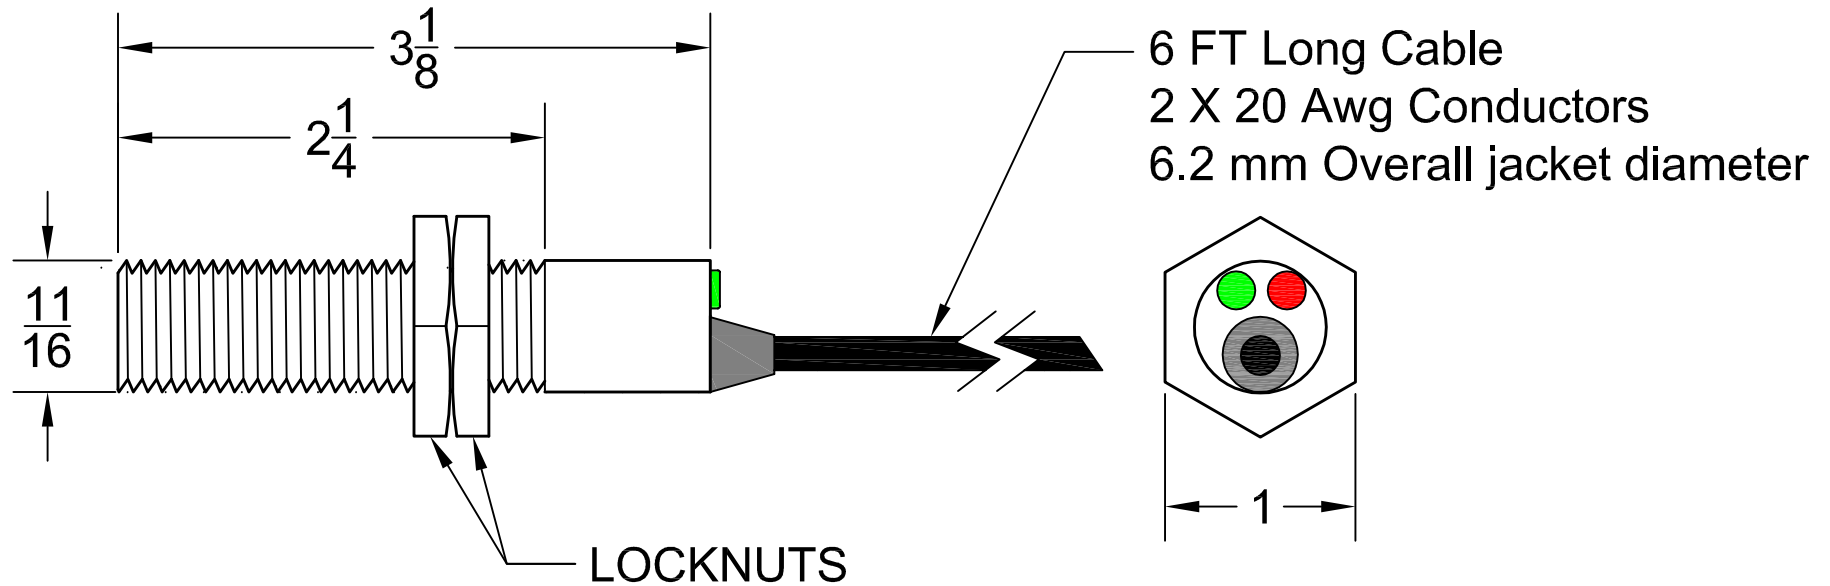

Note:

All dimensions listed in inches.

 <p>4B Components Limited www.go4b.com</p> <p>729 Sabrina Drive - East Peoria, IL 61611 USA Tel: 309-698-5611 Fax: 309-698-5615 Email: 4b-usa@go4b.com</p>		Customer:	
		N/A	
Description:		M1001V10F STOPSWITCH, CSA APPROVED CLASS II DIV I GROUPS E, F AND G.	
Sales Order #		Scale:	
N/A		NTS	
Drawn By: DAVID BYARD	Checked By: BRIAN KNAPP	Drawing #	Rev:
Date: 07/14/2009	Date: 02/26/2010	M1001V10F	0

Change Note	Rev	Date	Drawn	Check	Brief Description