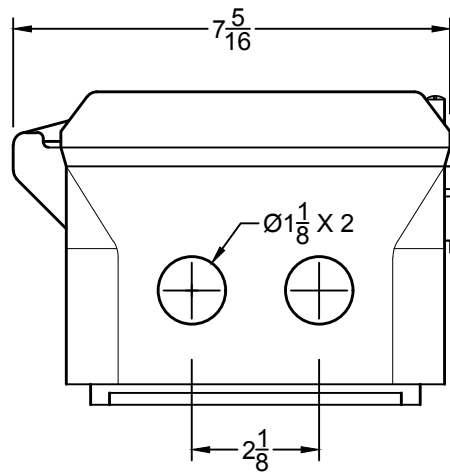

NOTE:
ALL DIMENSIONS IN INCHES

www.go4b.com/usa

625 Erie Avenue - Morton, IL 61550 USA
Tel: 309-698-5611 Fax: 309-698-5615

CUSTOMER:		
DESCRIPTION: IE-NODE ENCLOSURE		
SO #	PO #	SCALE:
		NTS
DRAWN: CM		CHECKED: BK
DATE: 05/28/2019		DATE: 05/28/2019
DRAWING #		REV:
1 OF 1		0