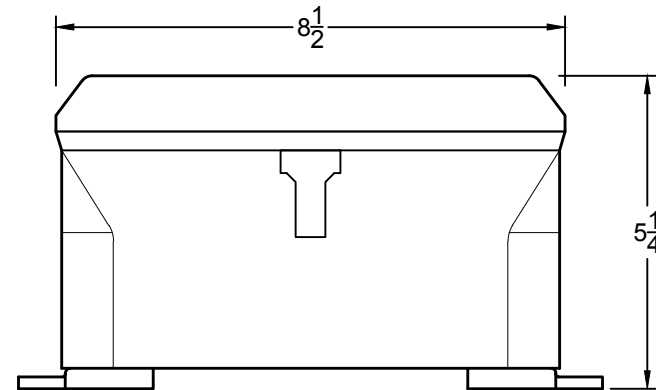

NOTE:
ALL DIMENSIONS IN INCHES

www.go4b.com/usa

625 Erie Avenue - Morton, IL 61550 USA
Tel: 309-698-5611 Fax: 309-698-5615

CUSTOMER:		
DESCRIPTION: IE-NODE ENCLOSURE		
SO #	PO #	SCALE:
		NTS
DRAWN: CM		CHECKED: BK
DATE: 05/28/2019		DATE: 05/28/2019
DRAWING #		REV:
1 OF 1		0