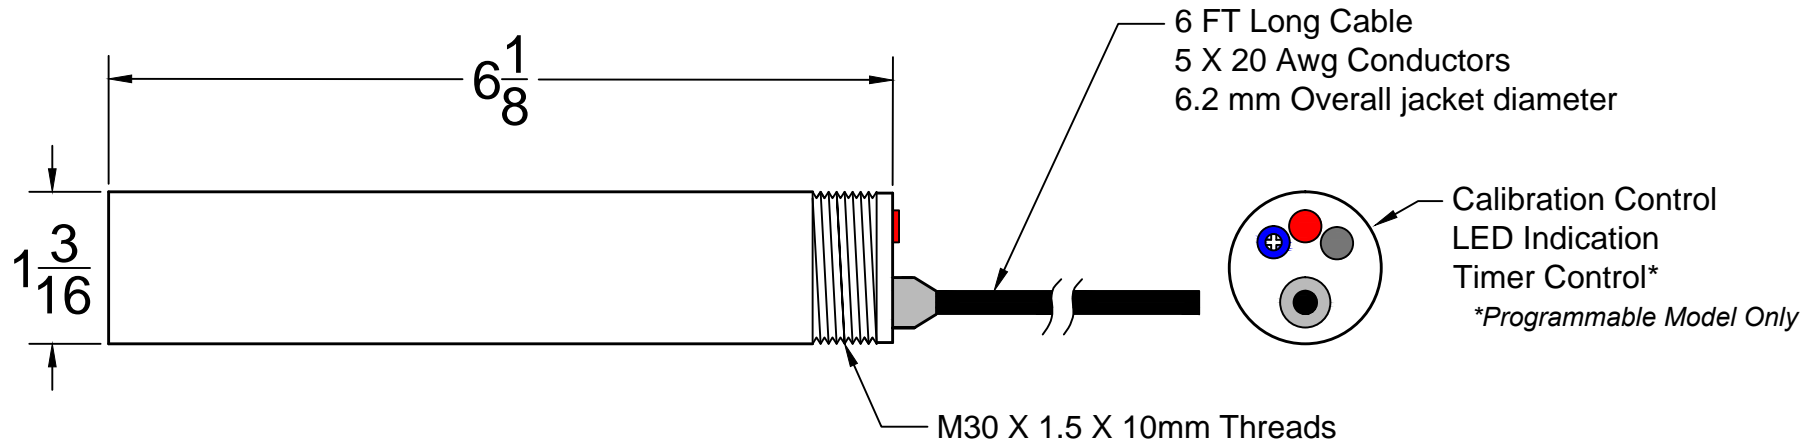

NOTE: ALL DIMENSIONS IN INCHES

625 Erie Avenue - Morton, IL 61550 USA
Tel: 309-698-5611 Fax: 309-698-5615

Customer:	
N/A	
Description: BINSWITCH	
Sales Order #	Scale:
N/A	NTS
Drawn By: DAVID BYARD	Checked By: BRIAN KNAPP
Date: 01/11/2010	Date: 02/17/2010
Drawing #	Rev:
BINSWITCH	0

Change Note	Rev	Date	Drawn	Check	Brief Description