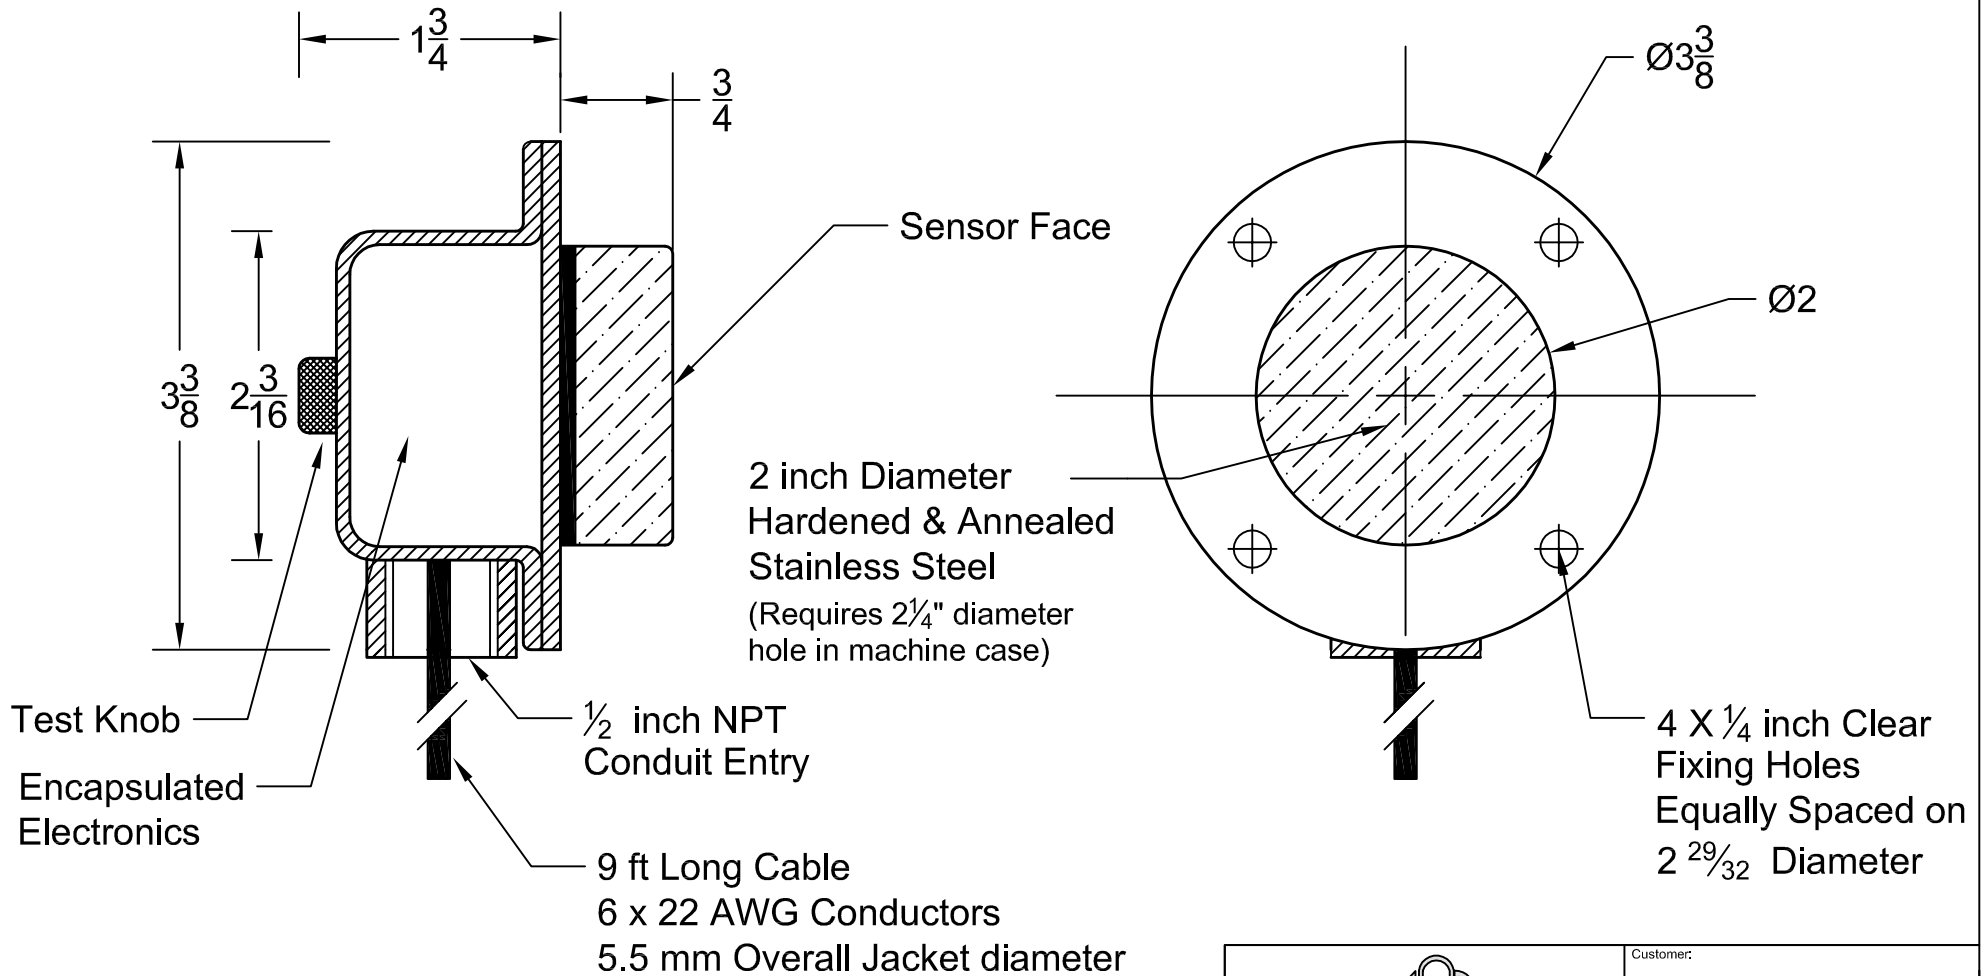

Note:
All dimensions in inches.

 4B Components Limited www.go4b.com 729 Sabrina Drive - East Peoria, IL 61611 USA Tel: 309-698-5611 Fax: 309-698-5615 Email: 4b-usa@go4b.com		Customer:	
		N/A	
Description:		TS2V4C TOUCHSWITCH, BELT MISALIGNMENT SENSOR. 24 VDC, CSA APPROVED CLASS II DIV I GROUPS E, F AND G.	
Sales Order #		Scale:	
N/A		NTS	
Drawn By: DAVID BYARD	Checked By: JOHNNY WHEAT	Drawing #	Rev:
Date: 05/05/2009	Date: 09/25/2009	TS2V4C	0

Change Note	Rev	Date	Drawn	Check	Brief Description