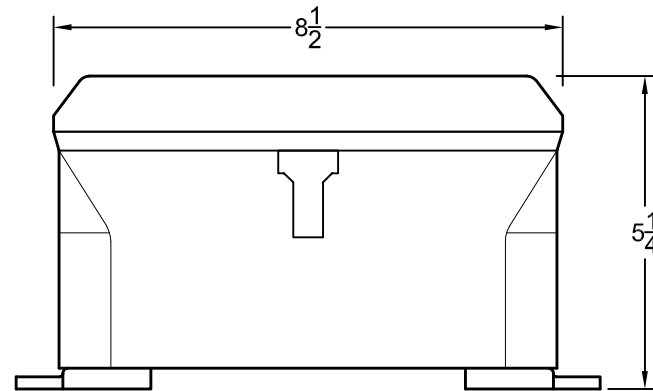

**NOTE:**  
ALL DIMENSIONS IN INCHES

729 Sabrina Drive - East Peoria, IL 61611 USA  
Tel: 309-698-5611 Fax: 309-698-5615 Email: 4b-usa@go4b.com

Customer:	
N/A	
Description: T500 ENCLOSURE	
Sales Order #	Scale:
N/A	NTS
Drawn By: DAVID BYARD	Checked By: BRIAN KNAPP
Date: 12/02/2009	Date: 02/17/2010
Drawing #	Rev:
T500ENCLOSURE	0