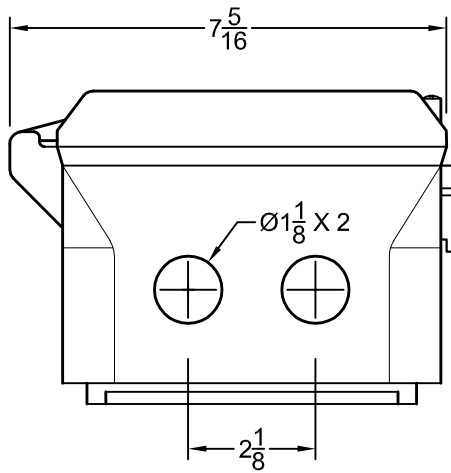

**NOTE:**  
ALL DIMENSIONS IN INCHES

729 Sabrina Drive - East Peoria, IL 61611 USA  
Tel: 309-698-5611 Fax: 309-698-5615 Email: 4b-usa@go4b.com

Customer:	
N/A	
Description: T500 ENCLOSURE	
Sales Order #	Scale:
N/A	NTS
Drawn By: DAVID BYARD	Checked By: BRIAN KNAPP
Date: 12/02/2009	Date: 02/17/2010
Drawing #	Rev:
T500ENCLOSURE	0