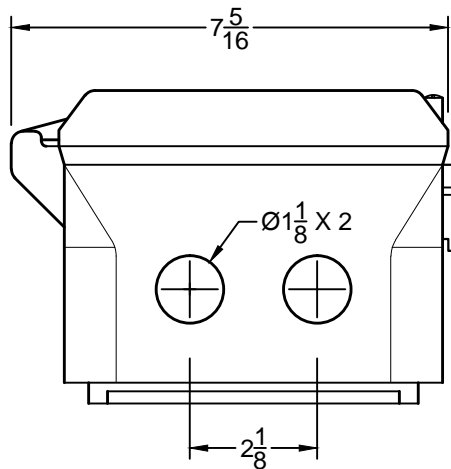

**NOTE:**  
ALL DIMENSIONS IN INCHES

729 Sabrina Drive - East Peoria, IL 61611 USA  
Tel: 309-698-5611 Fax: 309-698-5615 Email: 4b-usa@go4b.com

Customer:	
N/A	
Description: B4004V46C ENCLOSURE	
Sales Order #	Scale:
N/A	NTS
Drawn By: DAVID BYARD	Checked By: BRIAN KNAPP
Date: 03/18/2010	Date: 03/23/2010
Drawing #	Rev:
B4004V46C	0