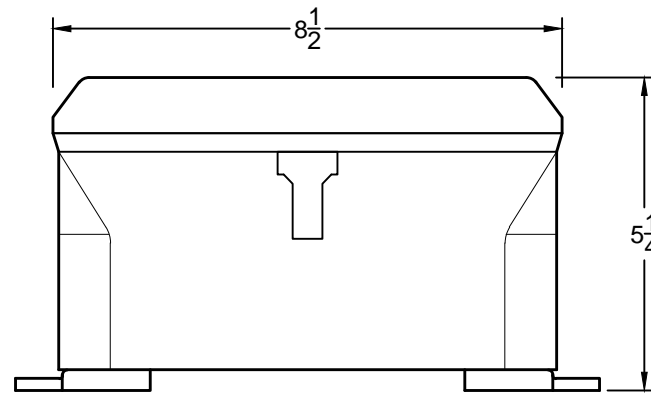

**NOTE:**  
ALL DIMENSIONS IN INCHES

729 Sabrina Drive - East Peoria, IL 61611 USA  
Tel: 309-698-5611 Fax: 309-698-5615 Email: 4b-usa@go4b.com

Customer:	
N/A	
Description: B4004V46C ENCLOSURE	
Sales Order #	Scale:
N/A	NTS
Drawn By: DAVID BYARD	Checked By: BRIAN KNAPP
Date: 03/18/2010	Date: 03/23/2010
Drawing #	Rev:
B4004V46C	0