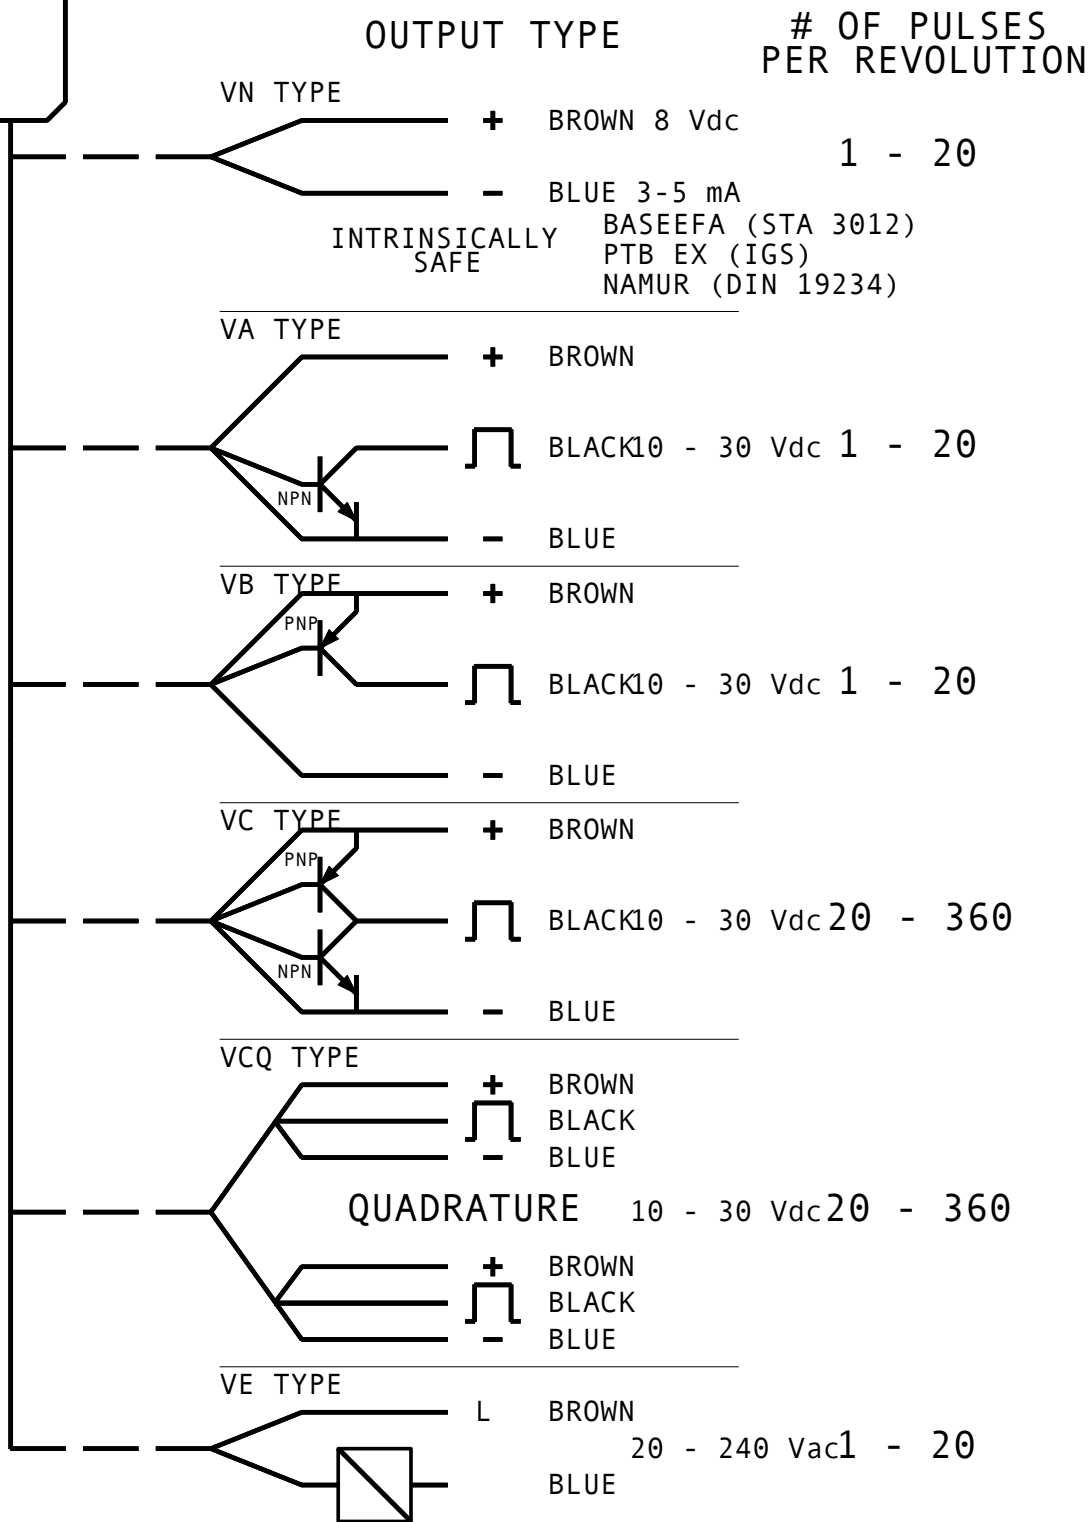

4B Rotech Selection Diagram

EXAMPLE:

ORDER CODE: RSE - 4 - VA