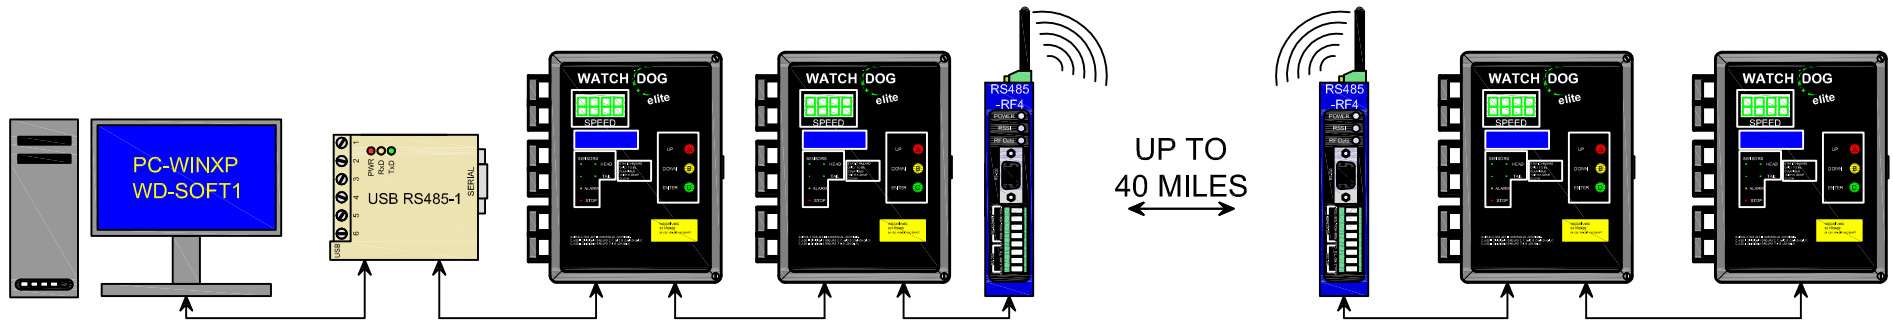

WATCHDOG WIRELESS CONNECTIVITY.

LOCAL

REMOTE

WATCHDOG NETWORK WITH
WIRELESS CONNECTION
BETWEEN WATCHDOG OR TO
PC RUNNING PM/LOG/PRINT
SOFTWARE