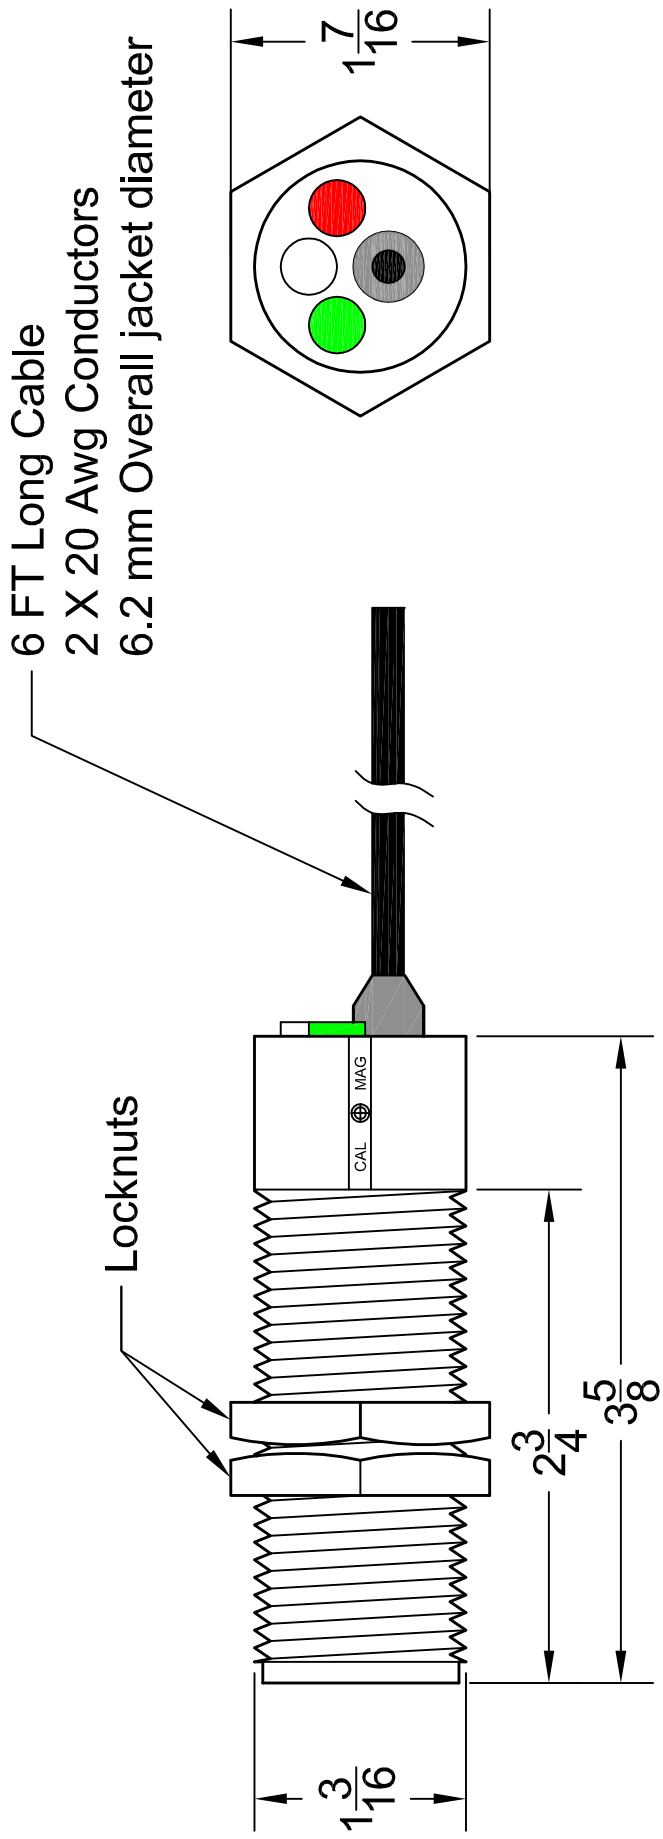

Note:
All dimensions listed in inches.

www.go4b.com
729 Sabrina Drive - East Peoria, IL 61611 USA
Tel: 309-698-5611 Fax: 309-698-5615 Email: 4b-usa@go4b.com
Drawn By: DAVID BYARD Checked By: BRIAN KNAPP
Date: 10/15/2009 Date: 01/29/2010

Customer:	N/A	Scale:	
Description:	M3001V10F 2 WIRE SLIP SWITCH, CSA APPROVED CLASS II DIV I GROUPS E, F AND G.	Sales Order #	
		N/A	NTS
		Drawing #	Rev:
		M3001V10F	0

Change Note	Rev	Date	Drawn	Check	Brief Description